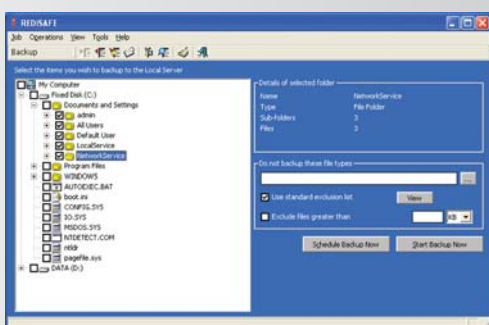

Importance of simplicity in data protection solution.

“REDiSAFE’s fully automated backing up solution allows user to have a peace of mind.”

Select
Select the files you wish to backup

Schedule
Specify the backup times