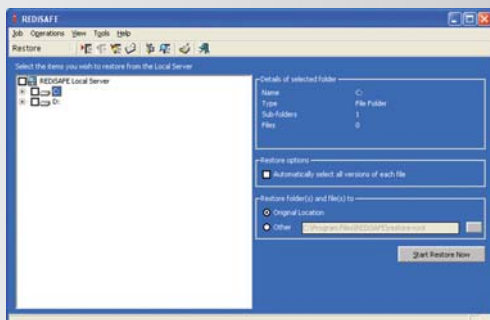

Importance of simplicity in data protection solution.

“REDiSAFE’s fully automated backing up solution allows user to have a peace of mind.”

Select
Select the files you wish to backup

Schedule
Specify the backup times