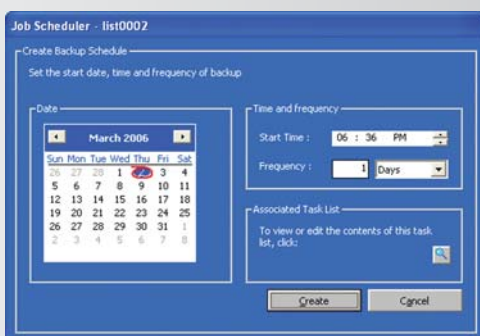

Importance of simplicity in data protection solution.

“REDiSAFE’s fully automated backing up solution allows user to have a peace of mind.”

Select
Select the files you wish to backup

Schedule
Specify the backup times